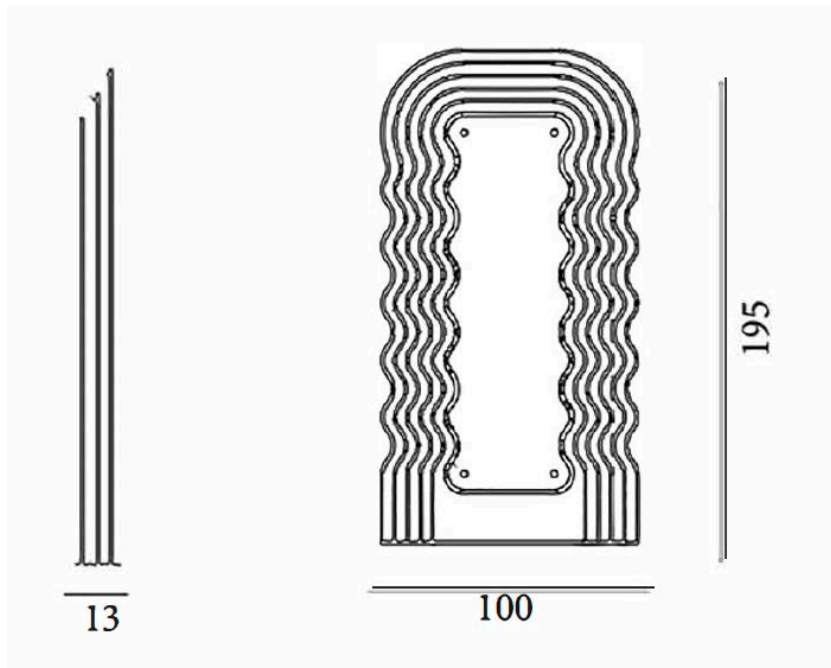

Mirror Waves

Mirror Waves is a highly evocative item.

Powerful in its name, thanks to the force of the prefix “Ultra”. Sensual, thanks to its characteristic intense colour, its shape that is a tribute to the female figure, with insistent repetition of soft curves that seem to expand infinitely.

Weight: 15 Kg

www.rotolex.com

📍 Amman-Jordan
🌐 info@rotolex.com

Finishes

BASIC Ref. 211411

White

Brown

Red